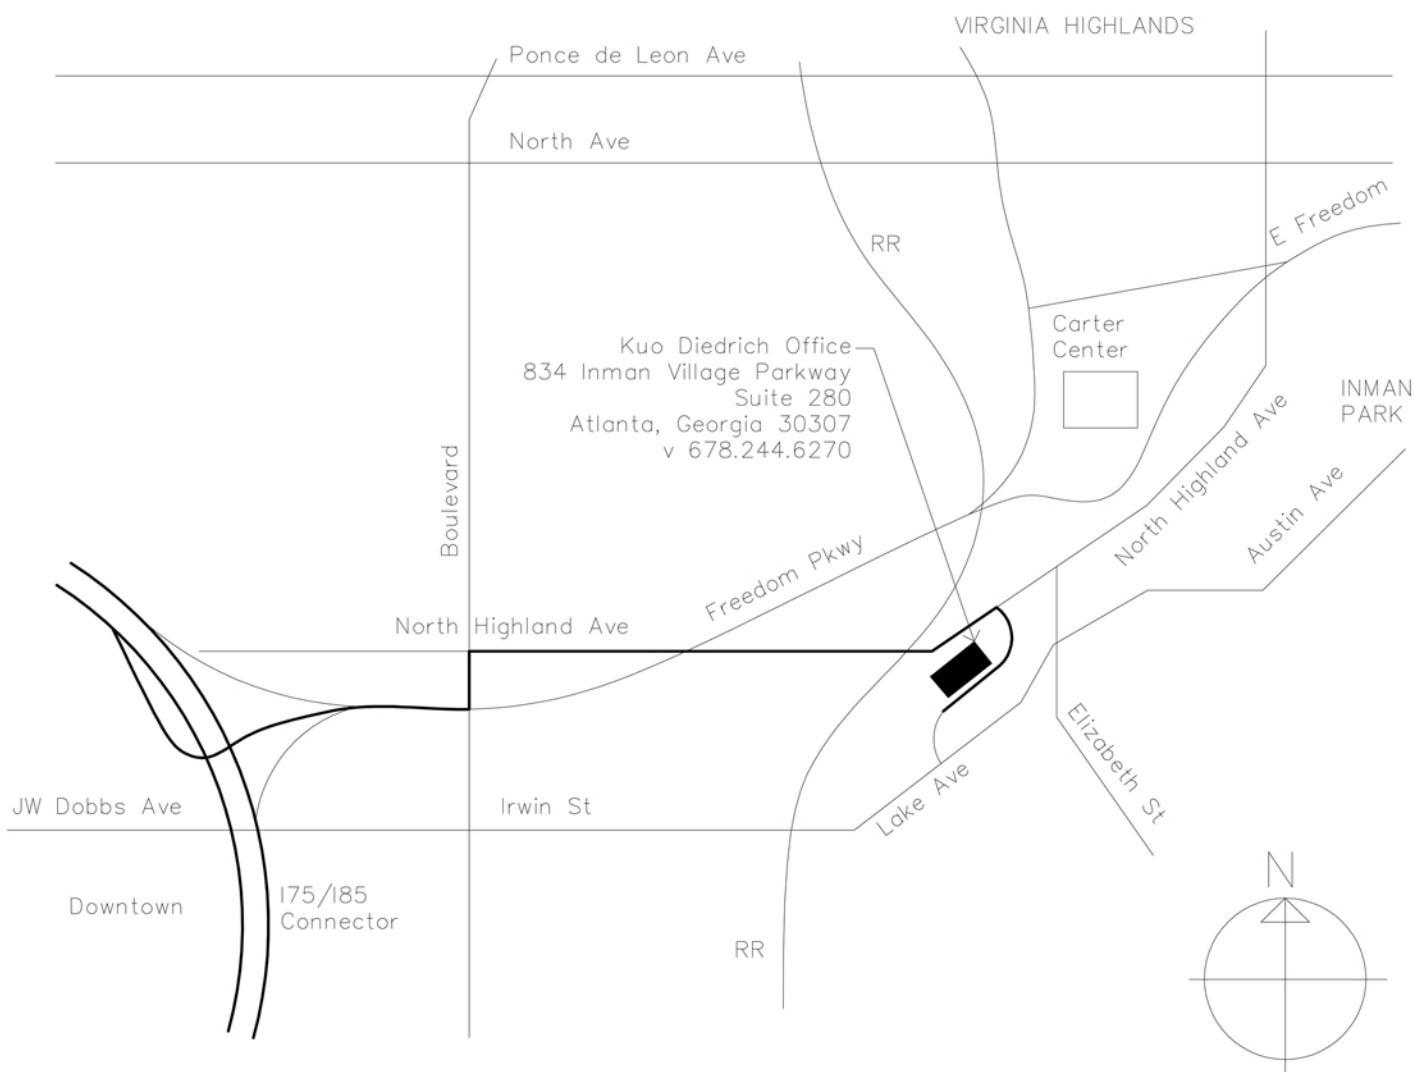

Directions: From I-75/I-85 Southbound connector:  
Take the Freedom Parkway exit.  
At the first light, take a left on Boulevard.  
Take the first right onto North Highland.  
Follow North Highland until you make a left curve.  
Turn right immediately after the left curve onto Inman Village Parkway (Inman Park Village).  
Follow the road to the Blue Horse on the right.

From I-75/I-85 Northbound connector:  
Take the J.W. Dobbs exit.  
Go to the third light and turn right onto Irwin Street.  
Follow Irwin until it becomes Lake Avenue.  
Turn left onto Inman Village Parkway (Inman Park Village), just after Krog Street.